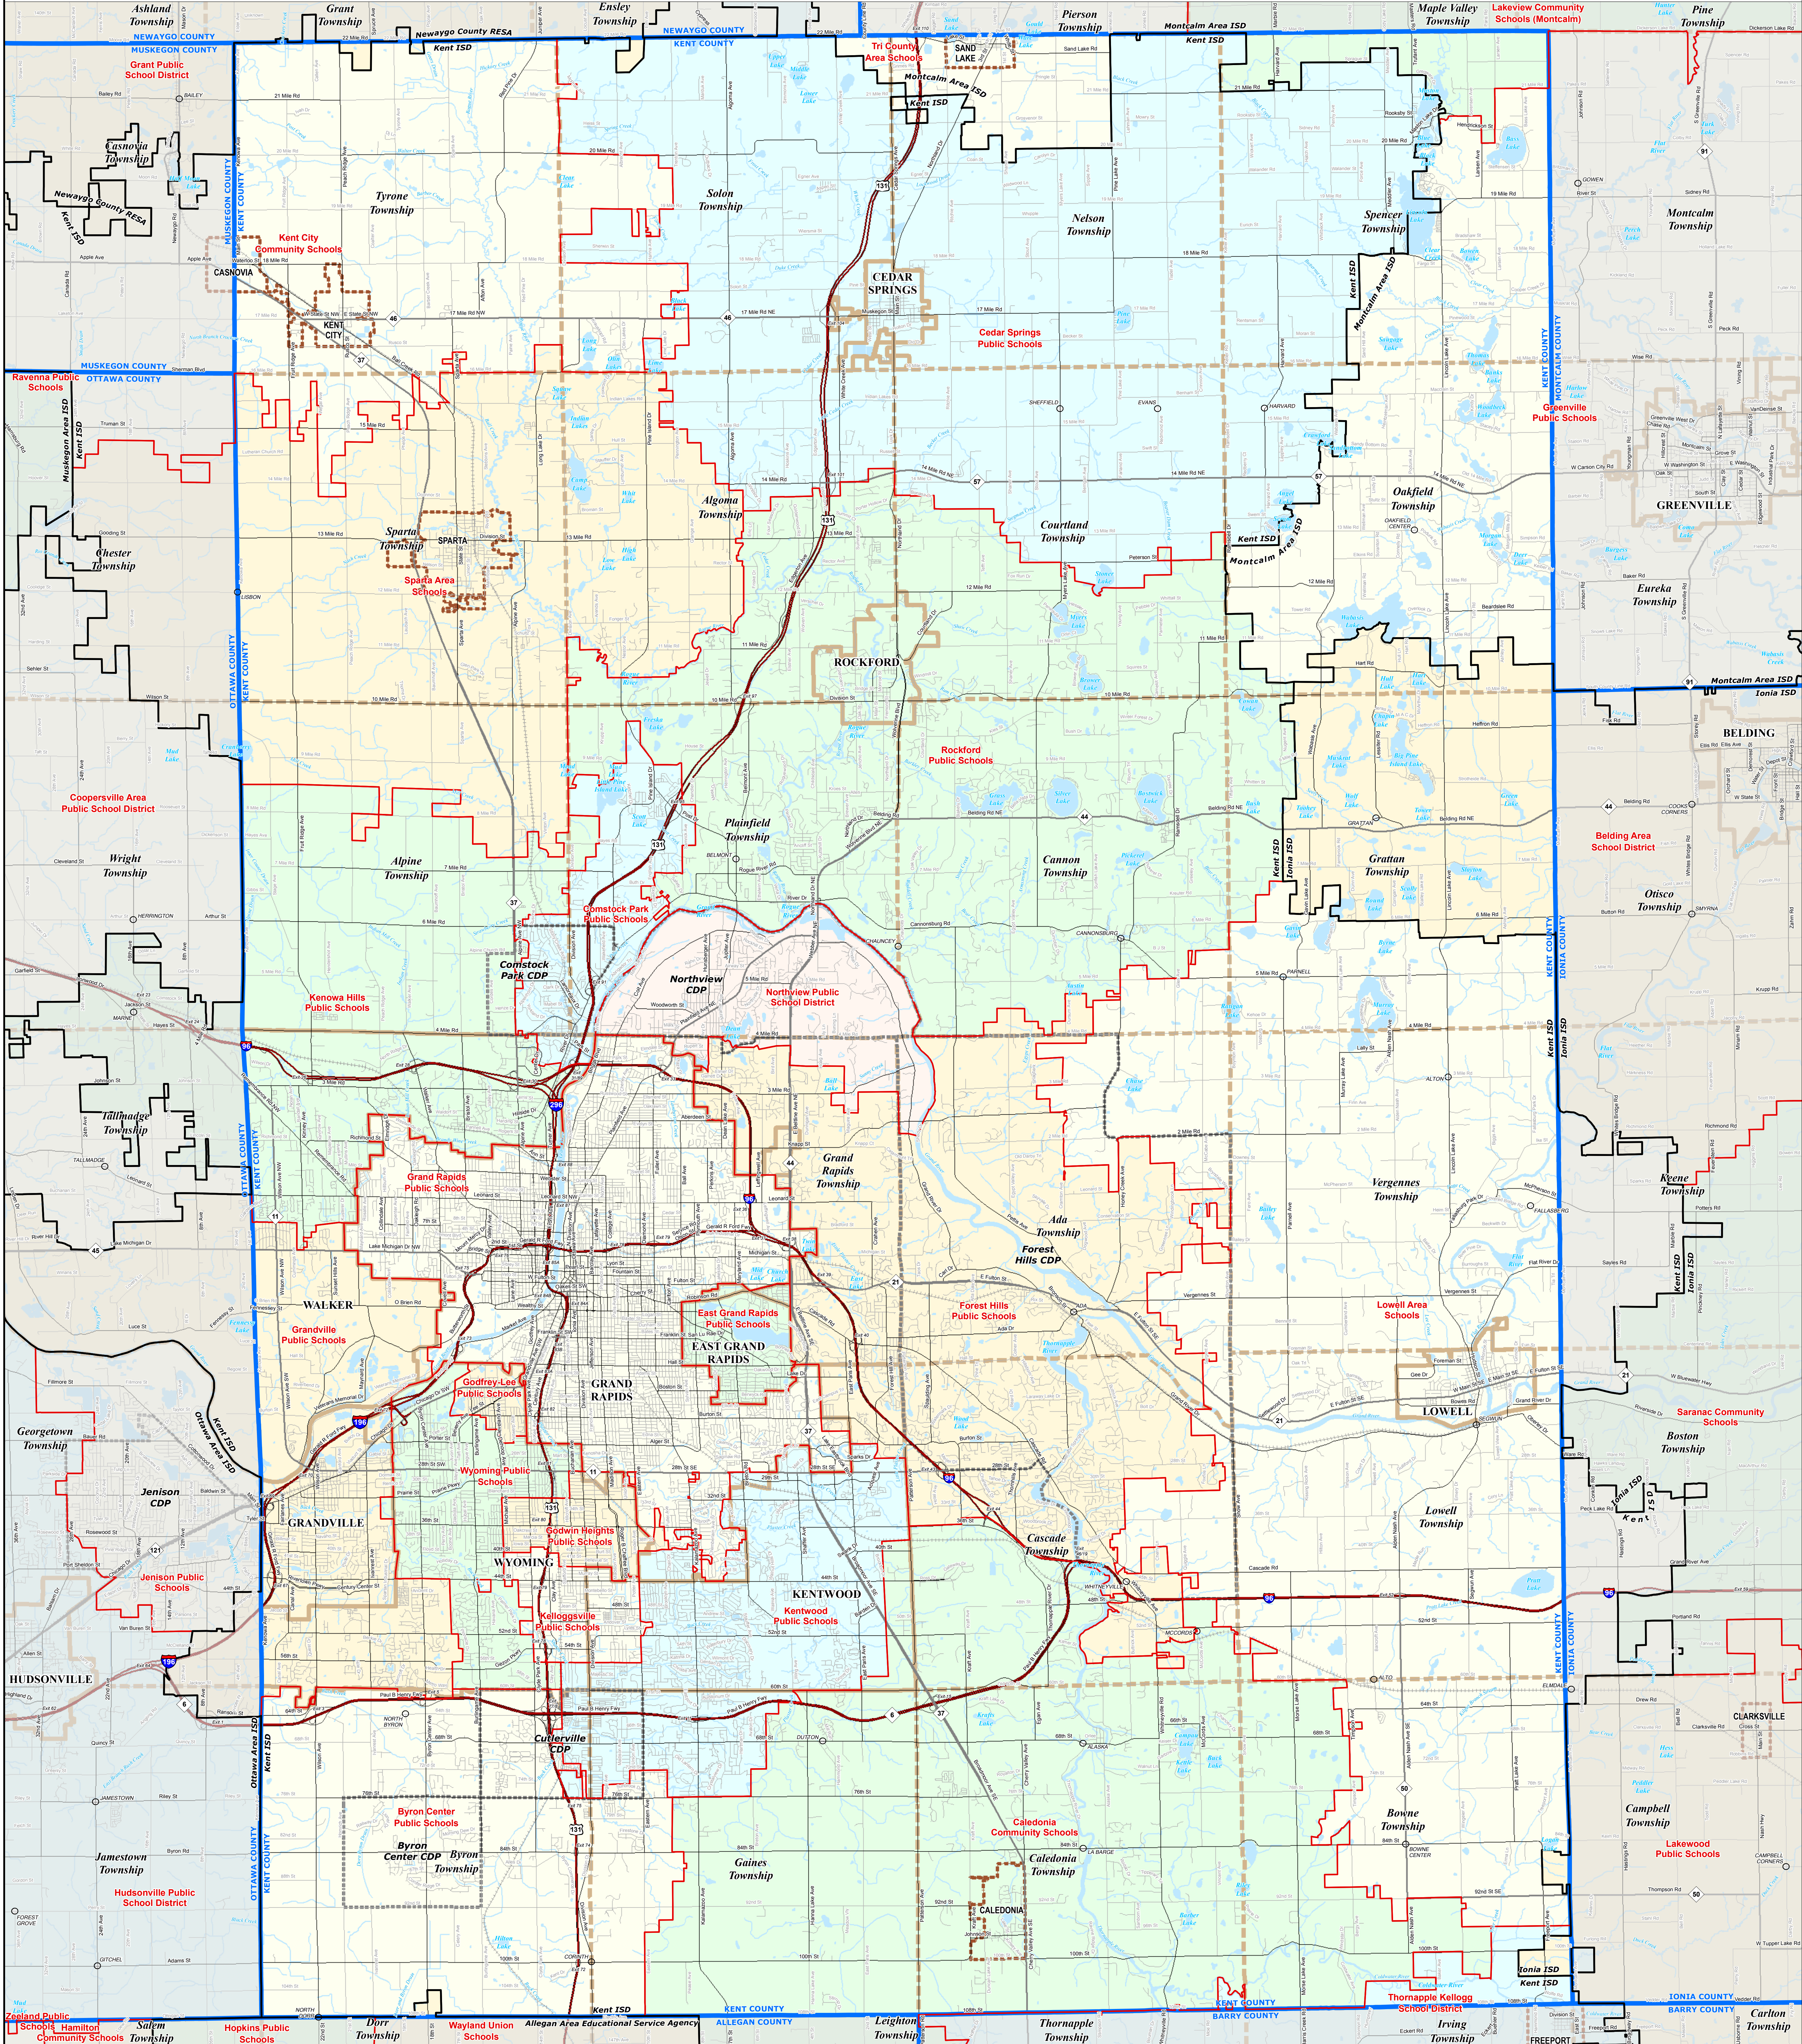

KENT COUNTY SCHOOL DISTRICTS

0 1 2 Miles

Note: Non K-12 School Districts identified with Asterisk () in Name

All information presented in this publication is in the public domain and may be reproduced, reprinted, and redistributed as desired.

11/15/13

Legend

- Intermediate School District
- School District
- City
- Township
- Village
- Census Designated Place
- County
- Freeway
- Primary Road
- Local Road
- Railroad
- Water Feature
- River, Stream, or Drain

Source: Michigan Geographic Framework, v13a